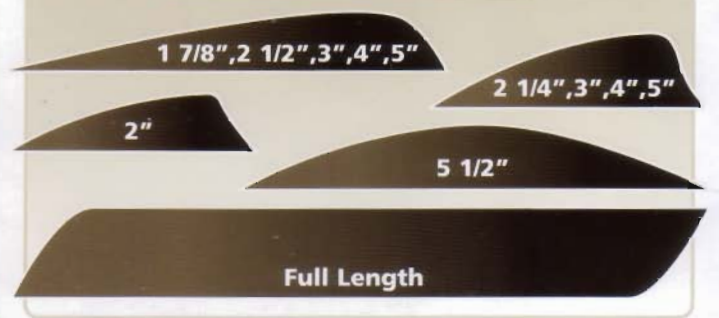

AVAILABLE IN: