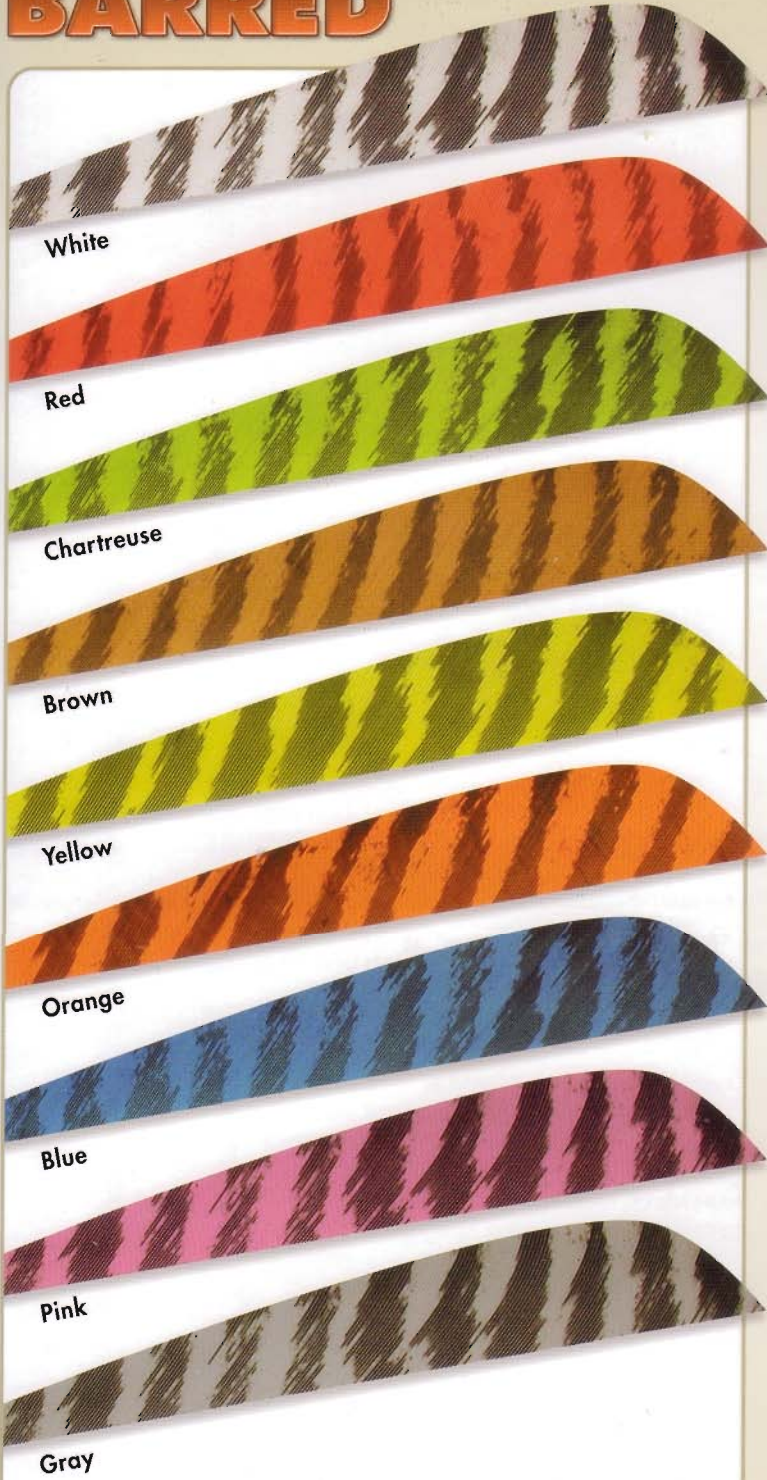

BARRED

AVAILABLE IN:

3", 4", 5"

3", 4", 5"

2"

5 1/2"

Full Length