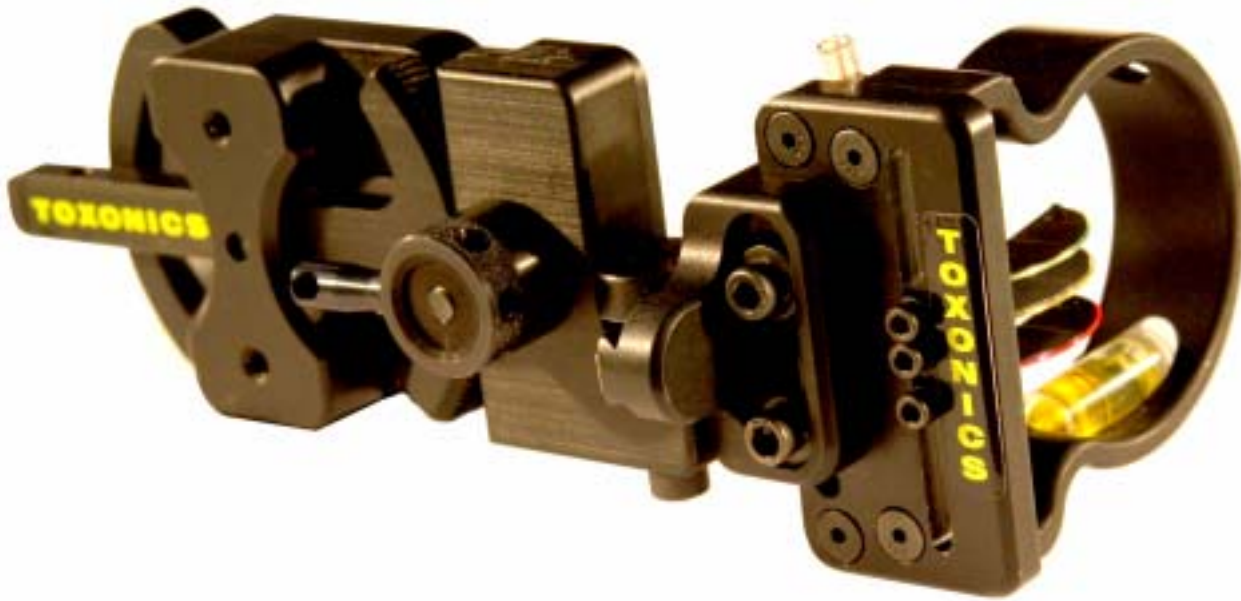

KeySlide

Adjustable Range

As the speed of today's bows has increased, many archers are opting for fewer pins. The ultimate choice is to shoot a single pin with a quick setting range of yardage choices. The engineers at Toxonics have created a gear driven, single pin sight called the KeySlide.

A key driven Delran slide block gives the ProSlide a smooth feel throughout two inches of pure travel. A unique gang adjust feature on the front of the sight makes all two inches of travel useful and available to the archer for yardage marks. A gear driven adjustment arm lends a consistent and direct adjustment feel to the sight when small or large adjustments are made.

AR119

Single Pin

$119.99

AR319

Three Pin

$129.99

AR519

Five Pin

$139.99

See

www.toxonics.com

For Details